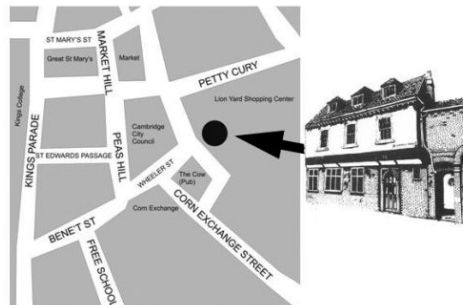

THE CHAPLAINS

Revd Fr Paul J. Keane, MA (*Cantab*), STL
Tel: 01223 742192. E-mail: pjk1001@cam.ac.uk

Sr Ann Swales OP, BA (*Oxon*), Dip Theol (*Oxon*), STL, PhD (*Cantab*)
Tel: 07388 694792. E-mail: acs92@cam.ac.uk

Fr Albert Robertson OP, BA (LSE), STB, MPhil (*Oxon*)
E-mail: albert.robertson@english.op.org

Mr Henri Godefroy, STB
E-mail: henri.fisherhouse@gmail.com

CAMBRIDGE UNIVERSITY CATHOLIC ASSOCIATION

CUCA was founded in 1899 to provide a home for the Chaplaincy. It owns and maintains Fisher House. Its membership consists of all past and present Catholic members of the University of Cambridge. Contact: cuca@fisherhouse.org.uk

Prof. Janet Soskice, *Jesus*
Prof. Claude Warnick, *Queen's*
Prof. Hannah Joyce, *St John's*
Ms Alexandra Browne, *St Edmund's*
Mr William Merrick, *Pembroke*

President
Treasurer
Secretary
Librarian
Assistant Treasurer

Council:

Dr Philip Beer, *Queens'*
Mr Guy Brannan, *Trinity Hall*
Dr Johann Graggaber, *Clare Hall*

Dr Florian Urmetzer, *St Edmund's*
Dr Kristin Williams, *Wolfson*

CATHOLIC CAMBRIDGE

Blackfriars: The Dominican Priory of St Michael the Archangel, the home of the English Province's novitiate. Visit: www.blackfriarscambridge.org.uk

St Edmund's: A college of the University of Cambridge, founded to support mission of the Church in 1896. Visit: www.st-edmunds.cam.ac.uk